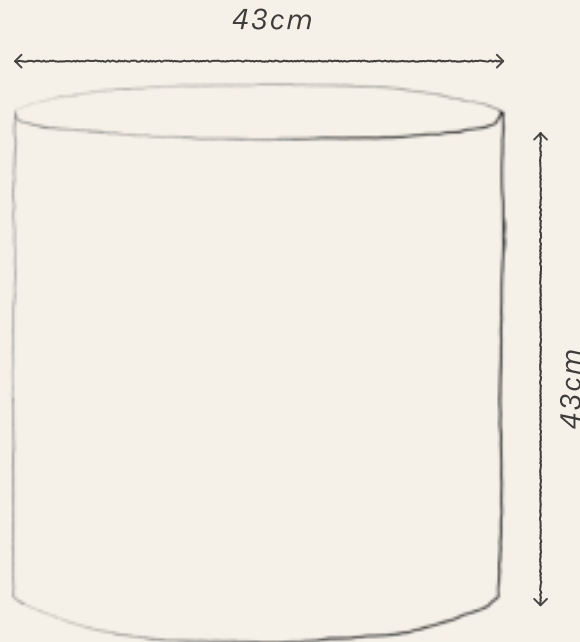

TWO TONE LACQUER CYLINDER