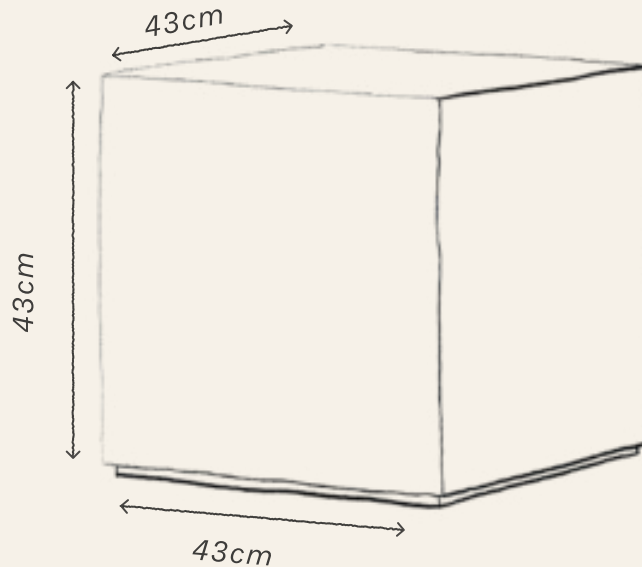

TWO TONE LACQUER CUBE