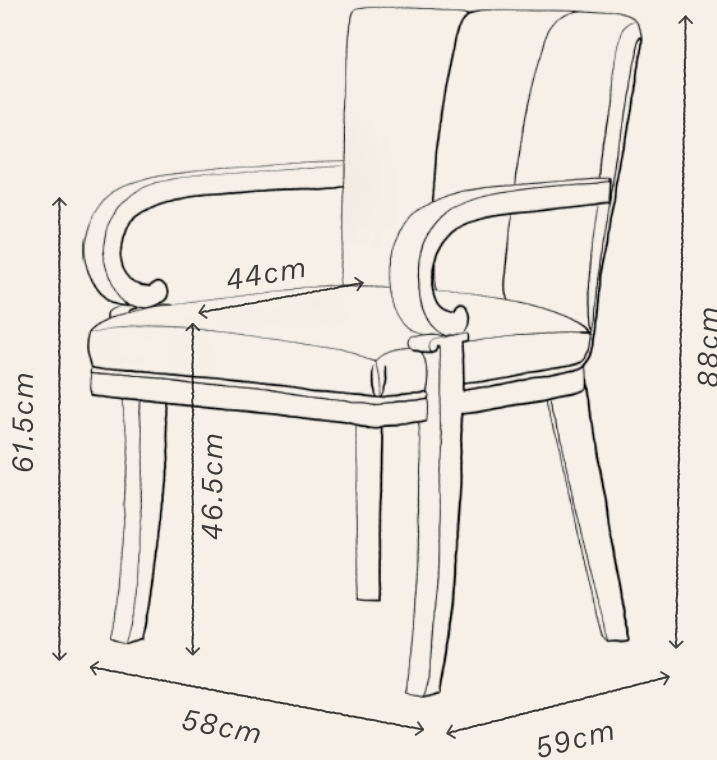

# SCROLL ARMCHAIR

# SCROLL ARMCHAIR

The Scroll Arm Chair is inspired by a French original, with tapered legs and a fluted back. It's extremely comfortable as a dining, side or dressing table.

## DIMENSIONS

Width	63 cm
Height	88 cm
Depth	59 cm
Seat H	46.5 cm
Seat D	44 cm
Arm H	61.5 cm