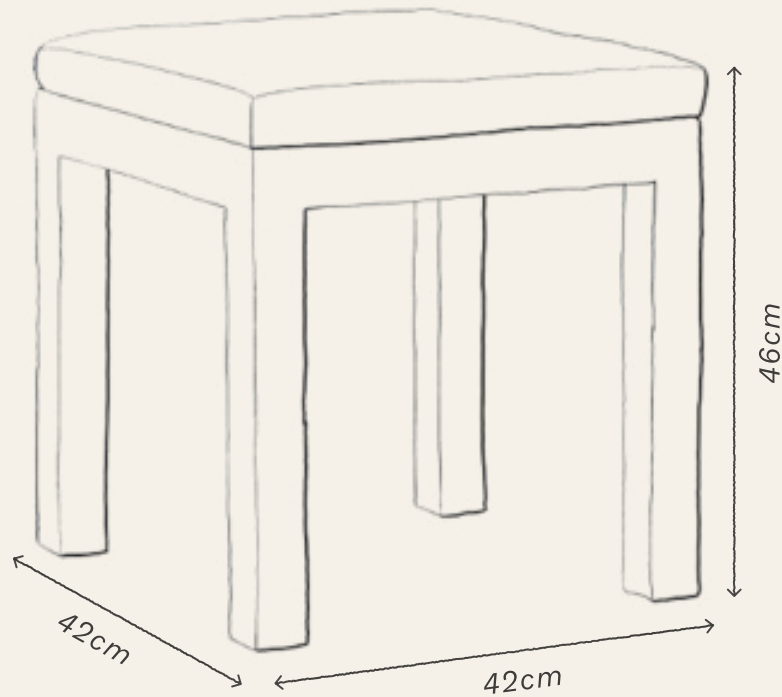

SASSY STOOL

SASSY STOOL

Our Sassy Stool features a simple frame, complimented by clean upholstery. It is handmade in the UK as the perfect occasional chair or perch. It is available in Woodland Rose in *Biscuit & Blush* and Two Tone Ticking in *Indigo & Red*.

DIMENSIONS

Width 42m
Height 465cm
Depth 42cm

LEAD TIME

Approximately 8-10 weeks

N.B

This product is handmade in England

All drawings, concepts and ideas herein are the intellectual property right of Studio Atkinson and are subject to international copyright and intellectual property law.