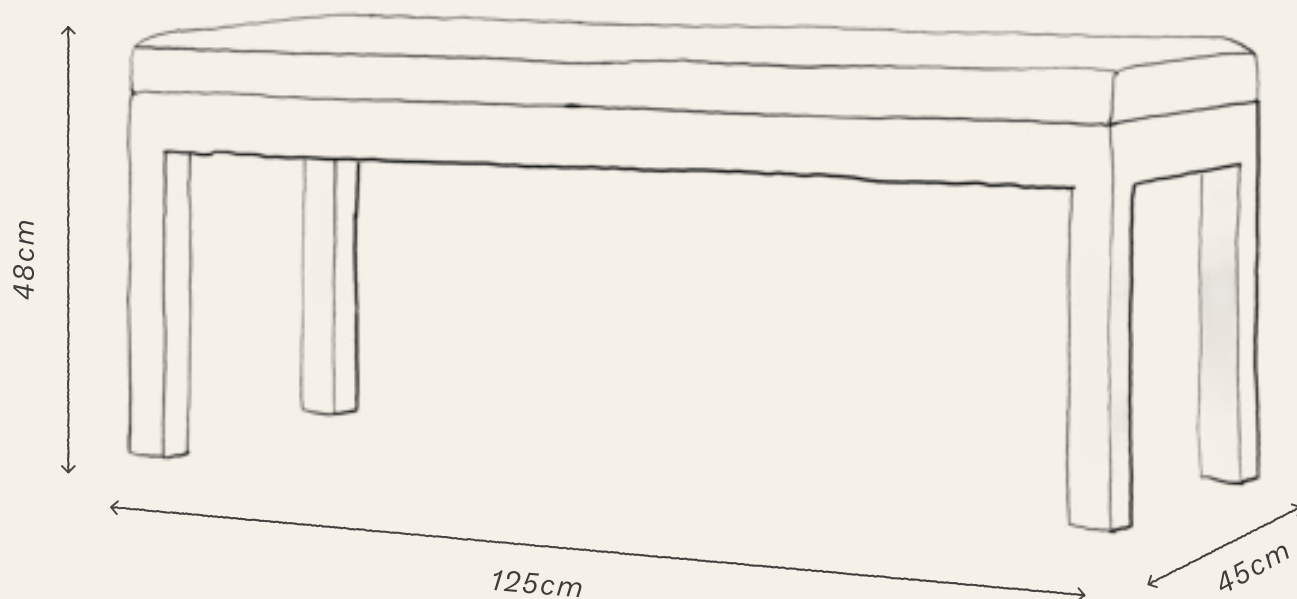

SASSY BENCH

Our Sassy Bench is available in Three Stripe in *Terracotta & Blue*, and Traditional Ticking in *Blue*.

DIMENSIONS

Length	125cm
Height	48cm
Depth	46cm

LEAD TIME

Approximately 8-10 weeks

N.B

This product is handmade in England.