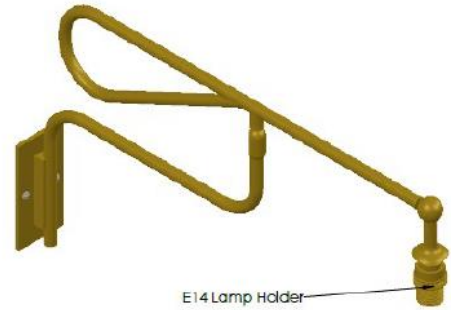

STUDIO ATKINSON

THE PARSONS WALL LIGHT

Crafted from antique brass. Each light comes with a traditional card shade. The articulating arm makes it a great bedside light or reading light in a cosy corner.

Available in UK, US and Europe.

STUDIO ATKINSON

Dimensions:

Wall plate: (w) 120 x (h) 60 mm

Lampshade dimensions & specifications:

Base diameter: 190mm
Top diameter: 100mm
Slope: 152mm
Clearance to fitting: 30mm
China white card
Black/Oxblood/Ivory binding to top and base
E14 bulb fitting