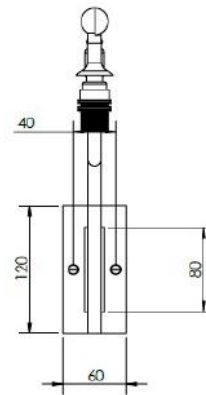

STUDIO ATKINSON

Dimensions:

Wall plate: (w) 120 x (h) 60 mm

Lampshade dimensions & specifications:

Base diameter: 190mm
Top diameter: 100mm
Slope: 152mm
Clearance to fitting: 30mm
China white card
Black/Oxblood/Ivory binding to top and base
E14 bulb fitting