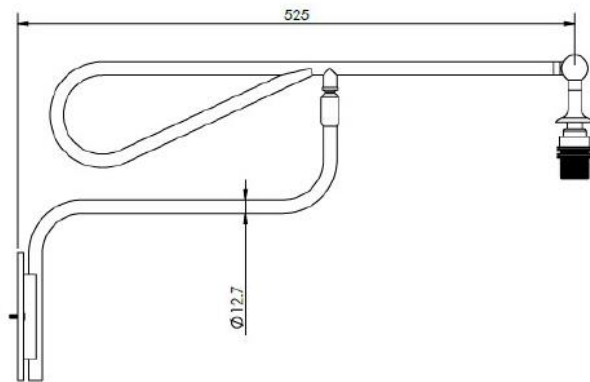

STUDIO ATKINSON

Dimensions:

Wall plate: (w) 120 x (h) 60 mm

Lampshade dimensions & specifications:

Base diameter: 190mm
Top diameter: 100mm
Slope: 152mm
Clearance to fitting: 30mm
China white card
Black/Oxblood/Ivory binding to top and base
E14 bulb fitting