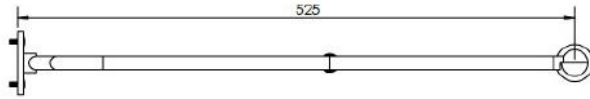

STUDIO ATKINSON

Dimensions:

Wall plate: (w) 120 x (h) 60 mm

Lampshade dimensions & specifications:

Base diameter: 190mm
Top diameter: 100mm
Slope: 152mm
Clearance to fitting: 30mm
China white card
Black/Oxblood/Ivory binding to top and base
E14 bulb fitting