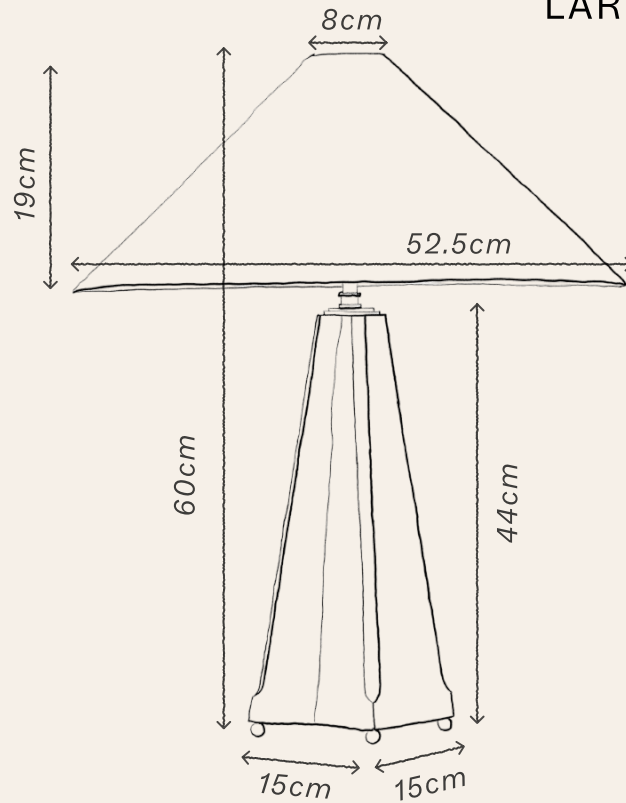

# PLATO LAMP

LARGE

Plato Table Lamp is a handcrafted wooden table lamp finished in high gloss with spherical antique brass feet, designed to bring considered colour and sculptural form to an interior. Available in two sizes. Shade sold separately.

## DIMENSIONS

Height inc Shade 60cm  
Base 15cm x15cm  
Width inc Shade 52.2cm

### DIMENSIONS

Height inc Shade 52cm  
 Base 12cm x12cm  
 Width inc Shade 42cm