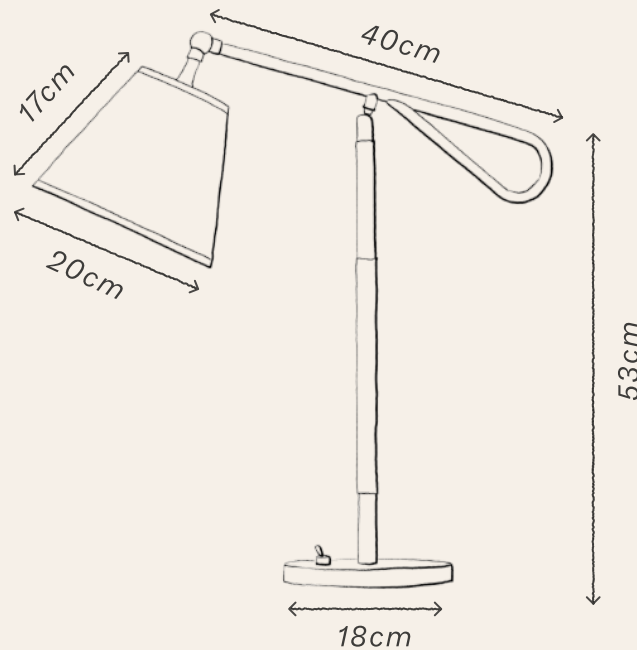

# PARSONS DESK LAMP

The Parsons Desk Lamp features a slender brass stem, wrapped in hand stitched leather with a top stitch detail. Finished with two pivot points, an antique brass toggle switch and supplied with a coordinating card shade and matching trim.

## DIMENSIONS

### Base

Total Height      53cm  
Base diameter      18cm

### Shade

Top diameter      10cm  
Base diameter      20cm  
Slope              17cm