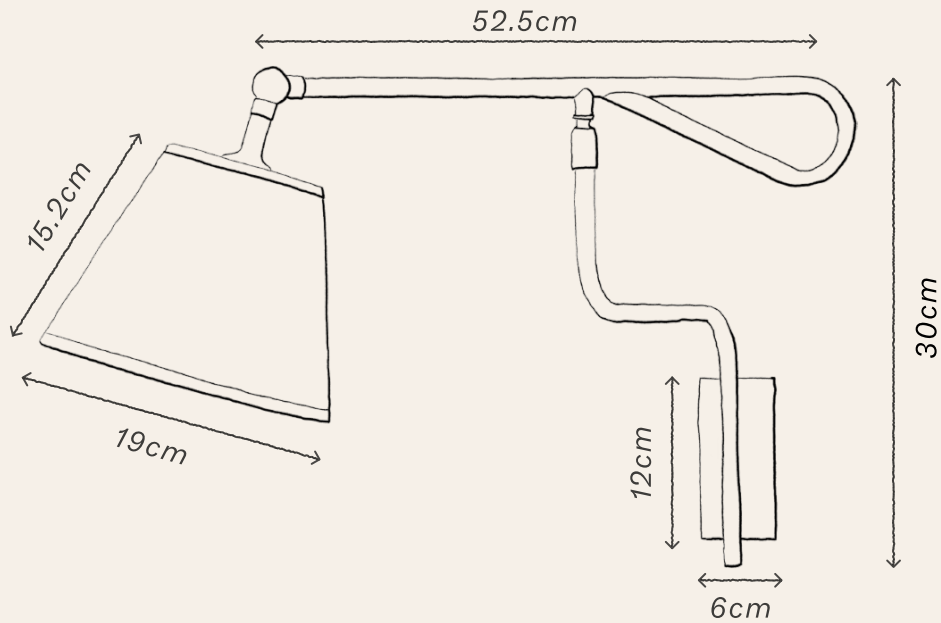

PARSONS WALL LIGHT

PARSONS WALL LIGHT

The Parsons Wall Light's articulated form features three pivot points, allowing the light to be adjusted. Supplied with a traditional card shade, available with ivory or black trim.

LEAD TIME Approximately 8-10 weeks

DIMENSIONS

Wall Light

Total Height 30cm
Width 52.2cm
Wall Plate 12 × 6cm

Shade

Top diameter 10cm
Base diameter 19cm
Slope 15.2cm

SPECIFICATIONS

Weight 2.2kg
Voltage 220
IP Rating 20
Watts 20 Watts Max LED
Bulb x1 E14
Dimmable Y

SHADE

CHINA WHITE
CARD

TRIM OPTIONS

BLACK

IVORY

FINISHES

FLEX - ANTIQUE
BRASS

ANTIQUE
BRASS