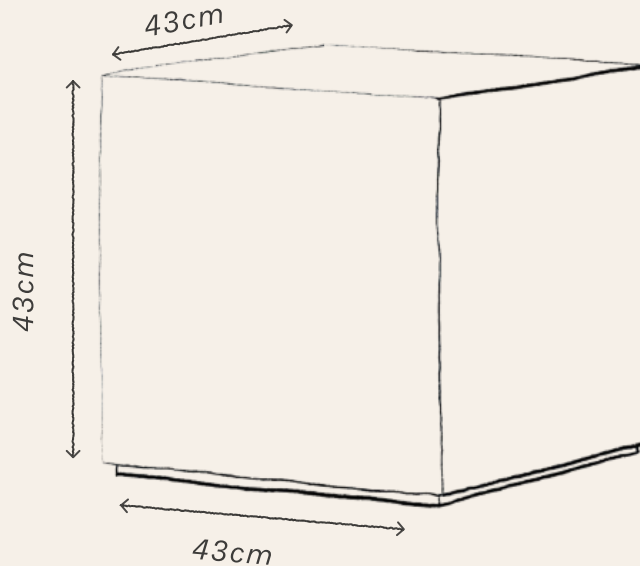

HAZELEY CUBE TABLE

HAZELEY

CUBE TABLE

The Hazeley Cube Side Table is a polished stainless steel occasional table defined by its seamless construction and reflective surface. Handmade in Yorkshire, the highly polished finish captures and disperses light, bringing brightness into darker corners or more enclosed spaces.

DIMENSIONS

Width 43cm
Height 43cm

WEIGHT 35Kg

LEAD TIME Approximately 6-8 weeks

FINISH

STAINLESS STEEL

CARE

Crafted from stainless steel with a mirrored finish, this surface benefits from gentle handling.