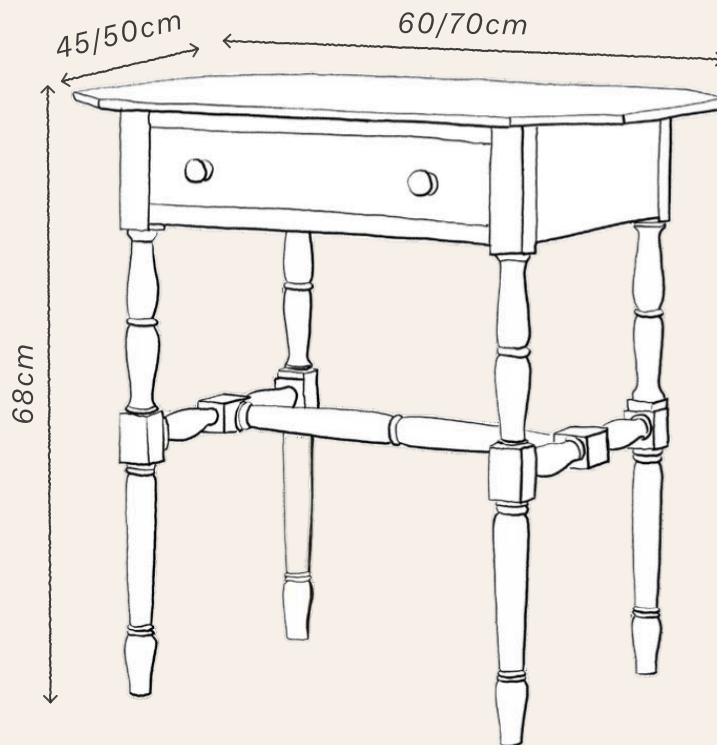

HARTLEY HEX TABLE

HARTLEY HEX TABLE

The Hartley Side Table is a classically proportioned oak table designed to function as a generous bedside or sofa side table. Handmade in Hampshire, it features elegantly turned legs, a single drawer, and a solid top that gives it presence without excess. It is available in two sizes, Petite & Regular, and in , available in Pale Oak, Mid Oak and Ebonised finishes.

DIMENSIONS

Petite

Width 60cm
Height 68cm
Depth 45cm

Regular

Width 70cm
Height 68cm
Depth 50cm

LEAD TIME Approximately 6-8 weeks

FINISH OPTIONS

PALE OAK