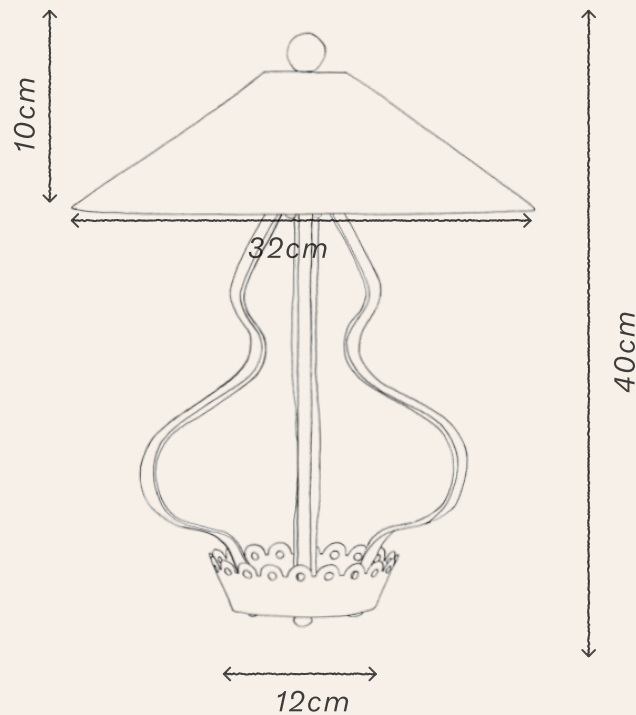

FYNING TABLE LAMP

FYNING TABLE LAMP

Fyning Table Lamp is a brass table lamp inspired by an antique market lantern. Handmade in the UK with a curved silhouette and pierced detailing, finished in red, ivory, or green, Fyning is designed to stand alone as a distinctive presence on a side table, console, or bedside setting.

LEAD TIME Approximately 8-10 weeks

DIMENSIONS

Height 35cm
Base 8.75cm
Width 32cm

SPECIFICATIONS

Flex 2m
Plug 13A Black
Voltage 220
IP Rating 20
Watts 20 Watts
Bulb x1 E14
Dimmable N

COLOUR OPTIONS

RED

GREEN