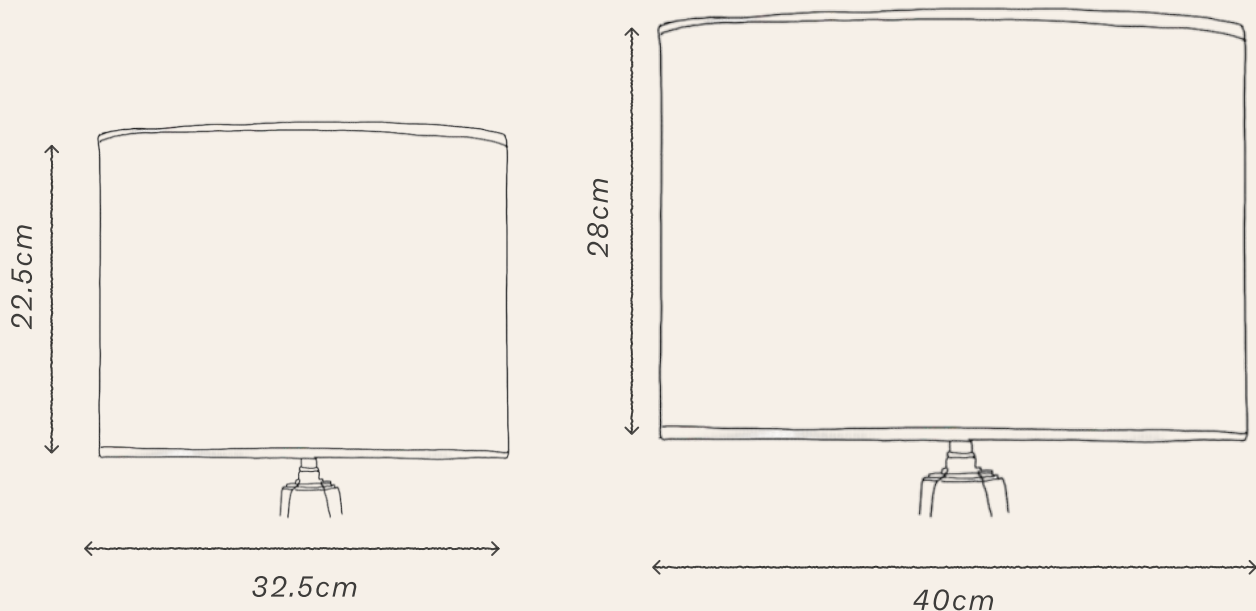

DRUM SHADE

DRUM SHADE

Designed to accompany our Plato lamp, our Drums are available in China White Card with a matching Ivory trim, or contrasting Black trim. They are available to purchase separately from the Plato.

DIMENSIONS

Petite

Diameter 32.5cm
Height 22.5cm

Large

Diameter 40cm
Height 28cm

Lampholder ring E27 with ring reducer.

FINISH

CHINA WHITE
CARD