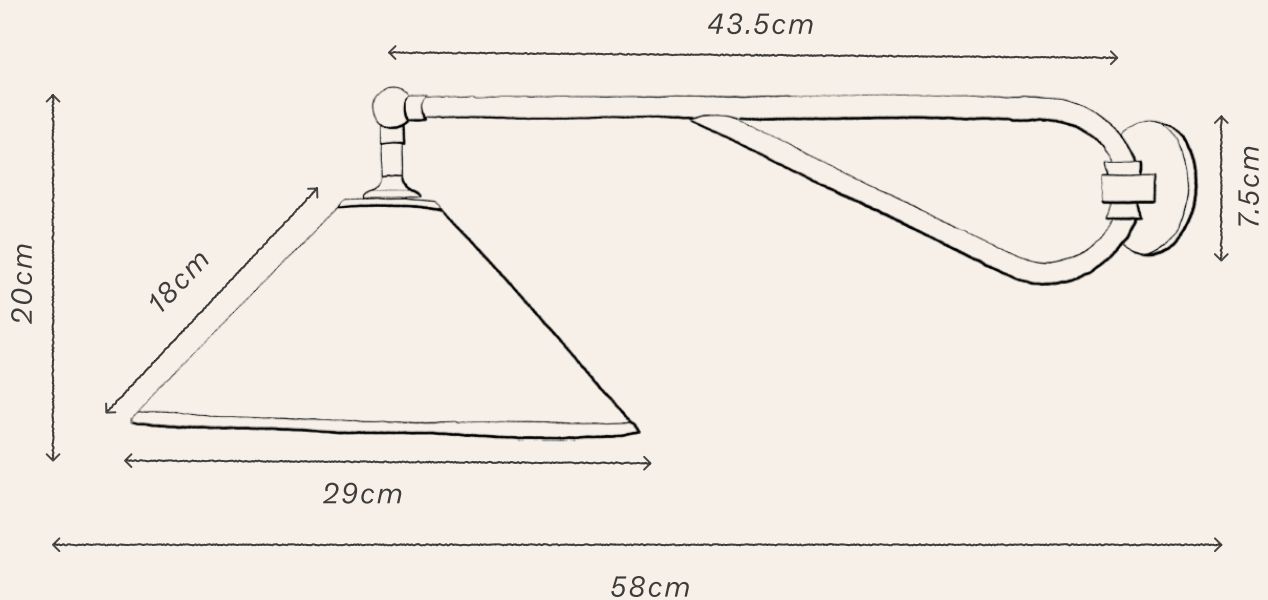

# DIONIS WALL LIGHT

Handmade in the UK, the Dionis Wall Light features a hinged arm and articulated fitting. Supplied with a traditional card shade and matching trim.

**LEAD TIME**      Approximately 8-10 weeks

## DIMENSIONS

### Wall Light

Total Length            43.5cm  
Wall plate diameter      7.5cm

### Shade

Top diameter            5.5cm  
Base diameter           29cm  
Slope                      18cm