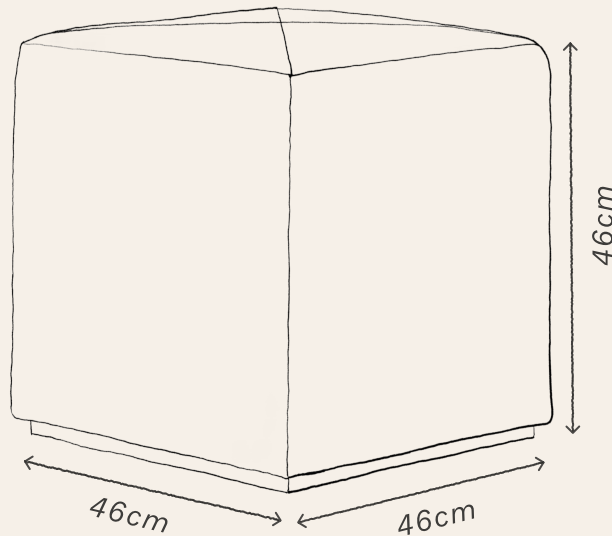

CUBO STOOL

CUBO STOOL

The Cubo Stool is a compact upholstered stool designed as a flexible pull up seat for informal living spaces. Fully upholstered and finished with traditional hand stitched detailing. Available in 100% Linen fabric in Ivory, Natural or Navy, with a choice of Red, Ivory, Navy or Black twine.

DIMENSIONS

Width 46cm
Height 46cm
Depth 46cm

LEAD TIME

Approximately 8-10 weeks

N.B

This product is handmade in England

FABRIC OPTIONS - 100% Linen

NATURAL