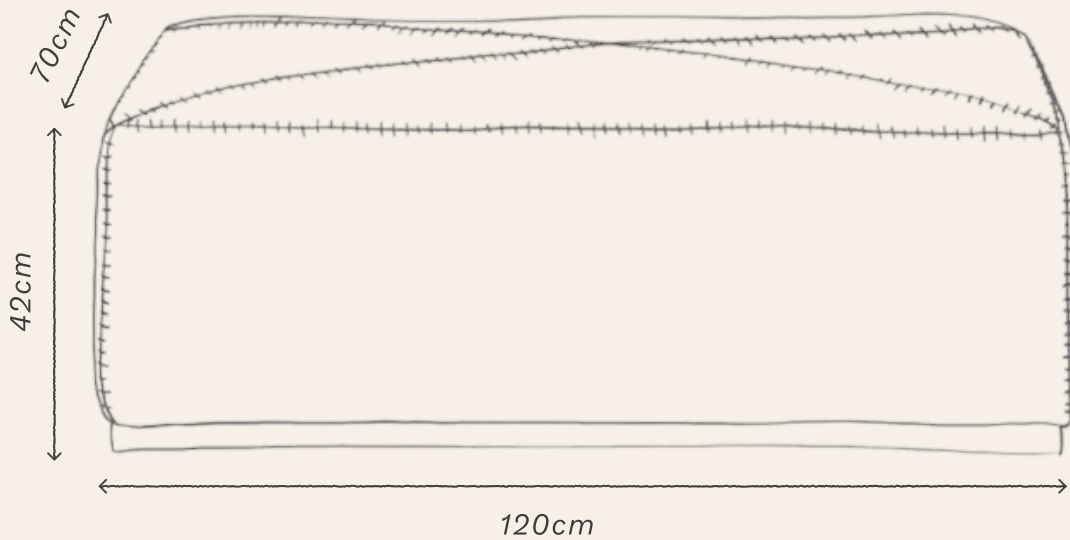

CUBO OTTOMAN

CUBO OTTOMAN

Our Cubo Ottoman features a discreet wooden base and is fully upholstered creating a pared-back yet refined silhouette. Each piece is hand stitched in a contrasting twine.

DIMENSIONS

Width 120cm
Height 42cm
Depth 70cm

FINISH

DARK OAK

FABRIC OPTIONS - 100% Linen

NATURAL

IVORY

NAVY

TWINE OPTIONS