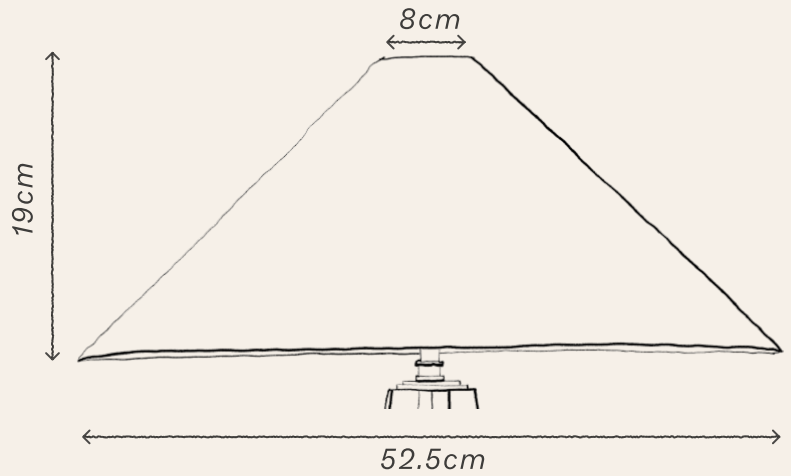

COOLLIE SHADE

COOLIE SHADE

PETITE

LARGE

Designed to accompany our Plato lamp, our Coolies are available in China White Card with a matching Ivory trim, or contrasting Black trim. They are available to purchase separately from the Plato.

DIMENSIONS

Petite

Base 42cm
Top 6.5cm
Height 15.2cm

Large

Base 52.5cm
Top 8cm
Height 19cm

Lampholder ring E27 with ring reducer.

FINISH

CHINA WHITE
CARD