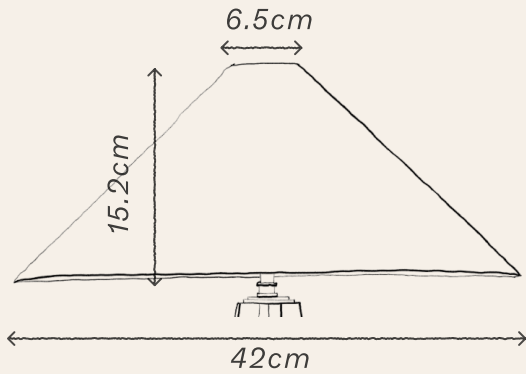

COOLLIE SHADE

COOLIE SHADE

PETITE

LARGE

Designed to accompany our Plato lamp, our Coolies are available in China White Card with a matching Ivory trim, or contrasting Black trim. They are available to purchase separately from the Plato.

DIMENSIONS

Petite

Base 42cm
Top 6.5cm
Height 15.2cm

Large

Base 52.5cm
Top 8cm
Height 19cm

Lampholder ring E27 with ring reducer.

FINISH

CHINA WHITE
CARD