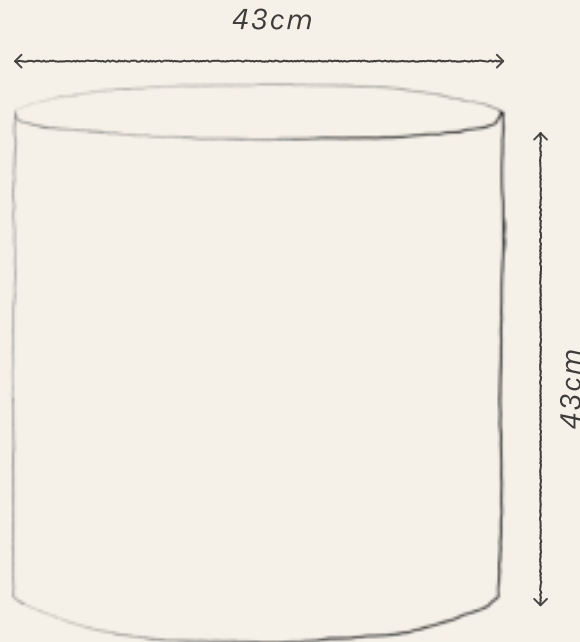

BUFFED UP
LACQUER CYLINDER

BUFFED UP LACQUER CYLINDER

Available in Mint, Post Box Red, Yellow & Ivory.

The standard range of colours Llewellyn Ryland colours (see below) are also available and can be selected. A RAL colour can also be selected for an additional £120 + VAT.

DIMENSIONS

Width 43cm
Height 43cm

LEAD TIME

Approximately 5-6 weeks

N.B

This product is handmade in England

CARE

Lacquer Gloss