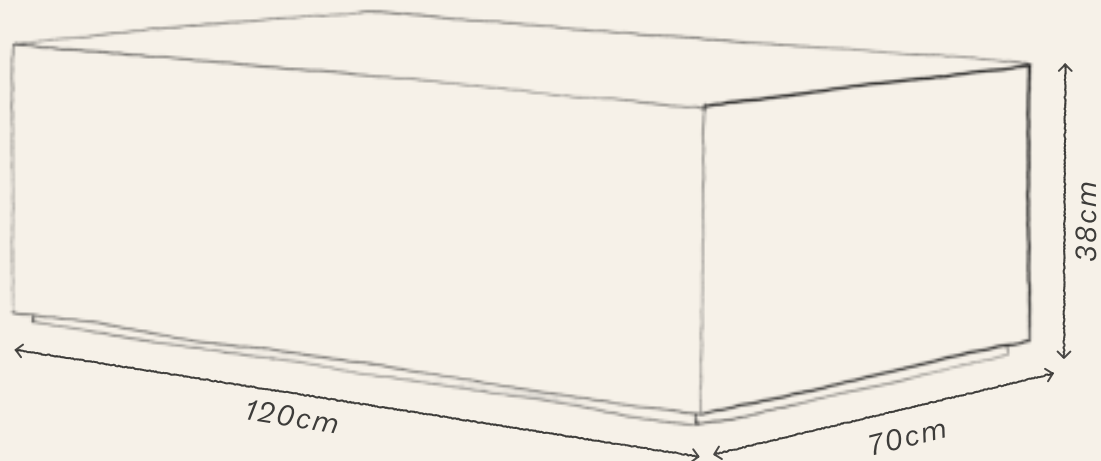

BUFFED UP COFFEE TABLE

BUFFED UP COFFEE TABLE

The Buffed Up Coffee Table is available in Post Box Red and Blue.

The standard range of colours Llewellyn Ryland colours (see below) are also available and can be selected. A RAL colour can also be selected for an additional £120 + VAT.

DIMENSIONS

Width	120cm
Height	38cm
Depth	70cm

LEAD TIME

Approximately 5-6 weeks

N.B

This product is handmade in England

All drawings, concepts and ideas herein are the intellectual property right of Studio Atkinson and are subject to international copyright and intellectual property law.